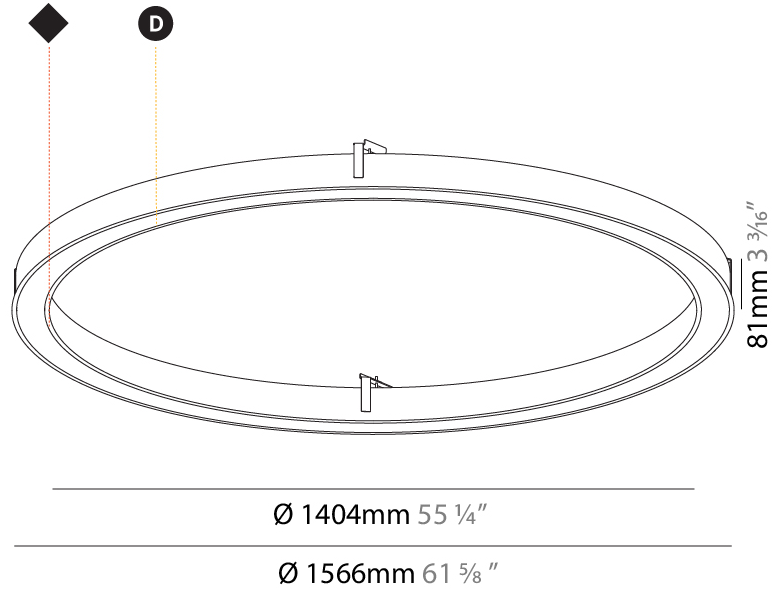

GENERAL

Series: Glorious
Subseries: Glorious Slim
Brand: Prolicht
Division: Architectural
Mounting Type: Recessed
Mounting Location: Ceiling
Subcategory: Ambient

PHYSICAL

Shape: Round
Diameter (mm): 1566
Diameter (in): 61 ⁵/₈
Height (mm): 81
Height (in): 3 ³/₁₆
Min. Recessing Depth (mm): 120
Min. Recessing Depth (in): 4 ³/₄
Light Distribution: Direct
Weight (kg): 14.042
Weight (lbs): 30.96
Diffuser: PMMA - Opal or Micro-Prism
Fixture Finish: SSR / BKV / CWI / CRY / HAB / UFT / ITA / RUA / FTG / MYG / LOD / PUS / FRO / FUP / KIA / POP / BLS / SPG / MEY / GOH / GUM / CHC / COM / ABZ / JAG / OBR / MOS / ROR
Fixture Material: Aluminum

ELECTRICAL

Lamp Type: LED (Zhaga Standard)
Input Wattage (W): 112
Total Output Wattage (W): 96
Dimming: Tri-Mode (Non-Dimming and Phase Dimming (120Vac only) and 0-10V Dimming)
Driver Included: Yes
Driver Location: Integrated
Driver Type: Constant Current - Universal
Driver Class: Class 2
Input Voltage (V): 120 - 277
Constant Current (MA): 350

LED

Color Temperature (°K): 3000 / 3500 / 4000
Max. Delivered Lumen (lm): 13580 / 13857 / 14140
CRI: >80 CRI
Efficiency (%): 0.884
Lamp Life (hrs): 50000

OPTICAL

RATINGS AND CERTIFICATIONS

Certified By: Certified for North American Standards
IP rating: IP20

1557mm x 1413mm
61 ⁵/₁₆" x 55 ⁵/₁₆"

120mm
4 ³/₄"

10 - 30mm
3/₈" - 1 ³/₁₆"