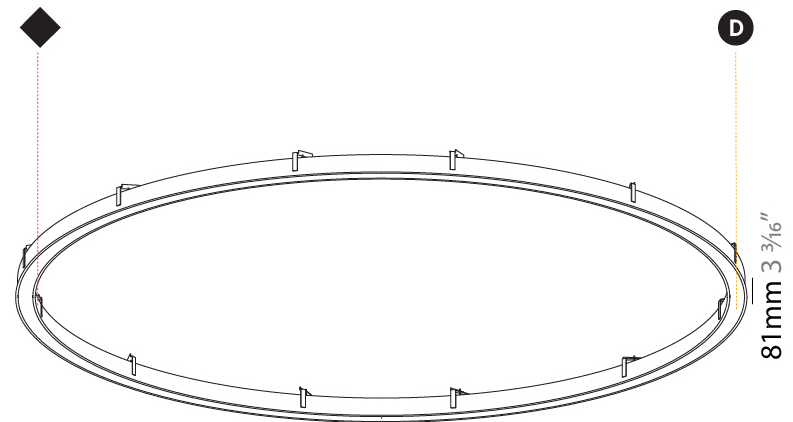

GENERAL

Series: Glorious
Subseries: Glorious Slim
Brand: Prolicht
Division: Architectural
Mounting Type: Recessed
Mounting Location: Ceiling
Subcategory: Ambient

PHYSICAL

Shape: Round
Diameter (mm): 5216
Diameter (in): 205 ³/₈
Height (mm): 81
Height (in): 3 ³/₁₆
Min. Recessing Depth (mm): 120
Min. Recessing Depth (in): 4 ³/₄
Light Distribution: Direct
Weight (kg): 47.924
Weight (lbs): 106.00
Diffuser: PMMA - Opal or Micro-Prism
Fixture Finish: SSR / BKV / CWI / CRY / HAB / UFT / ITA / RUA / FTG / MYG / LOD / PUS / FRO / FUP / KIA / POP / BLS / SPG / MEY / GOH / GUM / CHC / COM / ABZ / JAG / OBR / MOS / ROR
Fixture Material: Aluminum
Cut-out Measurements: 5207mm / 205" x 5063mm / 199 5/16"

ELECTRICAL

Lamp Type: LED (Zhaga Standard)
Input Wattage (W): 392
Total Output Wattage (W): 336
Dimming: Tri-Mode (Non-Dimming and Phase Dimming (120Vac only) and 0-10V Dimming)
Driver Included: Yes
Driver Location: Integrated
Driver Type: Constant Current - Universal
Driver Class: Class 2
Input Voltage (V): 120 - 277
Constant Current (MA): 350

LED

Color Temperature (°K): 3000 / 3500 / 4000
Max. Delivered Lumen (lm): 47520 / 48510 / 49500
CRI: >80 CRI
Efficiency (%): 0.884
Lamp Life (hrs): 50000

OPTICAL

RATINGS AND CERTIFICATIONS

Certified By: Certified for North American Standards
IP rating: IP20

Ø 5054mm 199"

Ø 5216mm 205 ³/₈ "

5207mm x 5063mm
205" x 199 ⁵/₁₆ "

120mm
4 ³/₄ "

10 - 30mm
³/₈ " - 1 ³/₁₆ "